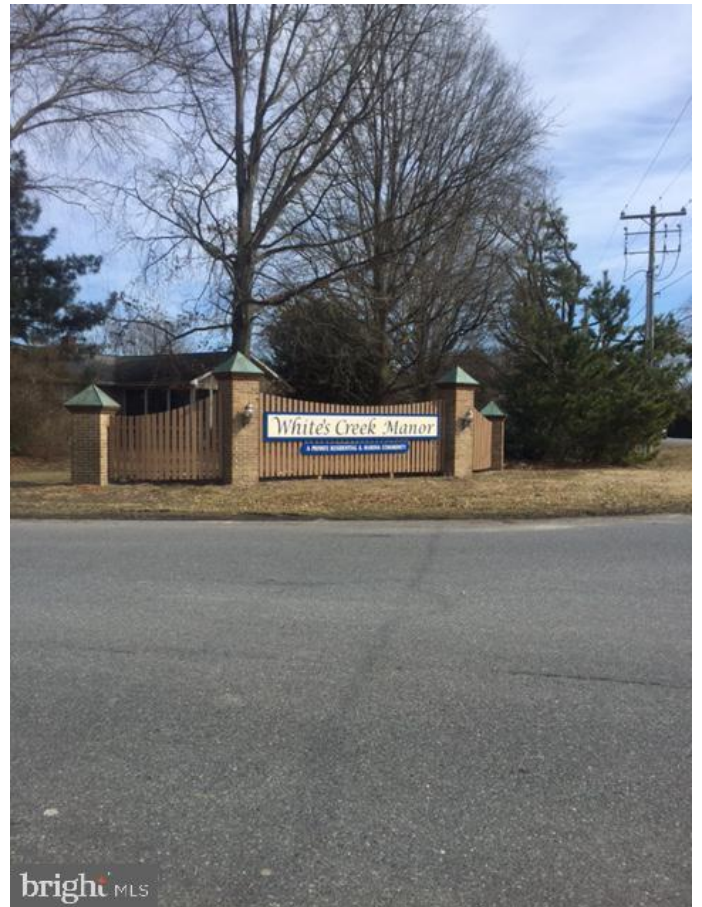

$185,000 - 138 Naomi Dr, Ocean View

MLS® #DESU2066920

$185,000

0 Bedroom, 0.00 Bathroom,
Land on 0 Acres

WHITES CREEK MANOR, Ocean View, DE

Located one lot off the Creek and walking distance to community marina. Currently the only lot available in this waterfront community, White's Creek Manor. Short drive from the Ocean in Bethany Beach. Seller is related to listing agent

Essential Information

MLS® #	DESU2066920
Price	$185,000
Bathrooms	0.00
Acres	0.25
Type	Land
Sub-Type	Land
Status	Closed

Community Information

Address	138 Naomi Dr
Area	Baltimore Hundred (31001)
Subdivision	WHITES CREEK MANOR
City	Ocean View
County	SUSSEX-DE
State	DE
Zip Code	19970
Sussex Delaware Quadrant Between Rt 1 & 113	

Amenities

Utilities Cable TV Available, Electric Available, Sewer Available, Water Available

School Information